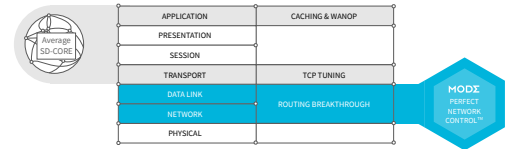

Out-of-region enterprises become your newest customers, paying for highly reliable, QoS access to your regional IP backbone and access network, and its connected enterprise base and resources.

In addition, Mode HALO increases the reliability and performance of your core IP network for all your enterprise SD-WAN customers by Perfectly Controlling™ traffic, and dramatically increasing network utilization — all without a penny of CAPEX.

Simplify Reliable WAN with Perfect Network Control™

Mode Core is a Perfectly Controlled™, software-defined internet core alternative (SD-CORE) that works with SD-WAN and last-mile internet to provide flexible, MPLS-reliable, affordable QoS enterprise connectivity as a service.

Perfect Network Control™ triples effective network utilization over the current state of the art, and enables our unique mix of flexibility, reliability, and affordability. The **Mode HALO** control algorithm is based around our founders' breakthrough contribution to computer science — deriving the dynamical system equations that define all packet-switched networks, for the first time. Mode HALO is implemented at layers 2 and 3 of the OSI stack, fundamentally changing the way traffic is controlled.