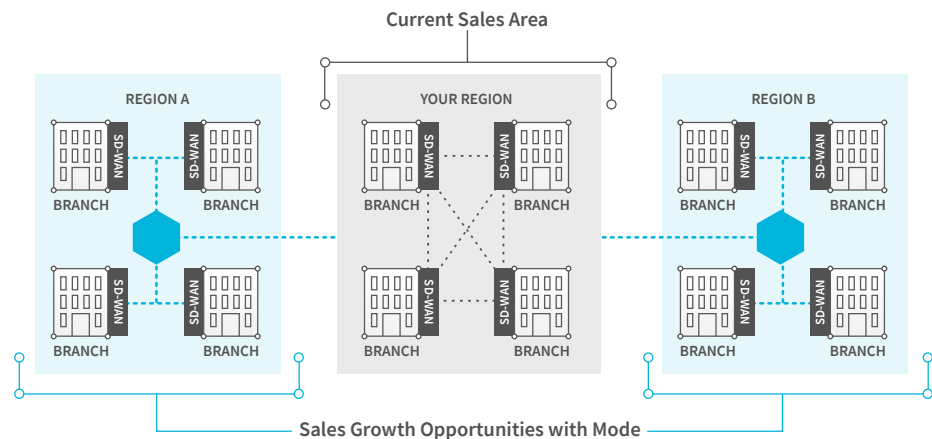

Simplify Global Enterprise Connectivity

Mode enables service providers to pair their SD-WAN with reliable worldwide connectivity and offer a global solution to every branch of a multinational enterprise customer. In addition, Mode drives out-of-region enterprise traffic to a service provider's regional IP backbone by integrating the service provider network into the global Mode Core fabric.

PART 1

Offer Your SD-WAN as a Global Solution to Multinational Enterprise

Global enterprises demand global solutions. Today, you sell SD-WAN and connectivity to multinational branch locations within your region. Mode Core turns your SD-WAN offering into a global solution, allowing you to offer SD-WAN and reliable global connectivity to each and every branch of your enterprise customer base, anywhere in the world.

Mode Core works with your SD-WAN and last-mile internet. Packets move back and forth across the Mode Core Perfectly Controlled™ global private network as a service, reliably connecting your IP backbone and local enterprise customers to the rest of the world: the entirety of their SD-WAN enabled sites, cloud service platforms and applications, data centers, and remote users.

Monetize Out-of-Region Enterprise Traffic on Your IP Network

The Mode HALO Perfect Network Control™ overlay seamlessly folds your IP network into the global Mode Core fabric, opening up your IP network to global business traffic.