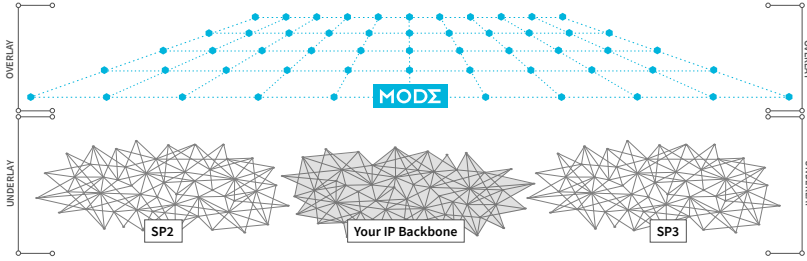

Monetize Out-of-Region Enterprise Traffic on Your IP Network

The Mode HALO Perfect Network Control™ overlay seamlessly folds your IP network into the global Mode Core fabric, opening up your IP network to global business traffic.

Out-of-region enterprises become your newest customers, paying for highly reliable, QoS access to your regional IP backbone and access network, and its connected enterprise base and resources.

In addition, Mode HALO increases the reliability and performance of your core IP network for all your enterprise SD-WAN customers by Perfectly Controlling™ traffic, and dramatically increasing network utilization — all without a penny of CAPEX.