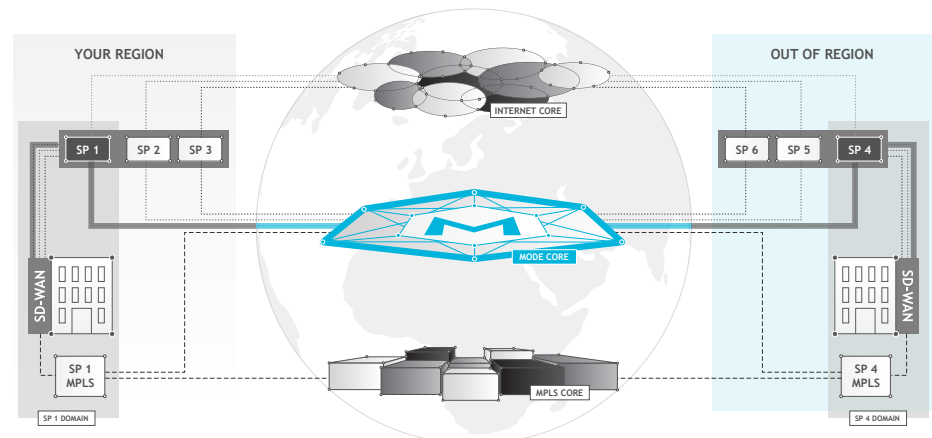

Simplify Global Enterprise Connectivity

Mode enables service providers to pair their SD-WAN with reliable worldwide connectivity and offer a global solution to every branch of a multinational enterprise customer. In addition, Mode drives out-of-region enterprise traffic to a service provider's regional IP backbone by integrating the service provider network into the global Mode Core fabric.

PART 1

Offer Your SD-WAN as a Global Solution to Multinational Enterprise

Global enterprises demand global solutions. Today, you sell SD-WAN and connectivity to multinational branch locations within your region. Mode Core turns your SD-WAN offering into a global solution, allowing you to offer SD-WAN and reliable global connectivity to each and every branch of your enterprise customer base, anywhere in the world.

Mode Core works with your SD-WAN and last-mile internet. Packets move back and forth across the Mode Core Perfectly Controlled™ global private network as a service, reliably connecting your IP backbone and local enterprise customers to the rest of the world: the entirety of their SD-WAN enabled sites, cloud service platforms and applications, data centers, and remote users.

Cloud private networks on Mode Core are transparent end-to-end, extending the edge transparency of any SD-WAN all the way through the core of the entire network. Mode Core operates side-by-side with internet and MPLS, and provides your customers with a QoS network featuring high availability, SLA guarantees, and business-internet pricing.