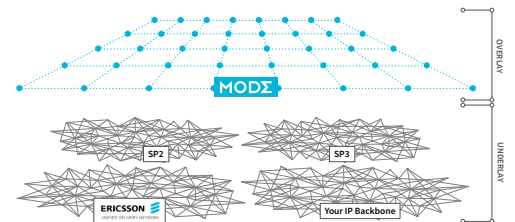

Built from Trusted IP Underlay Networks

Mode HALO runs on virtual routers hosted among globally distributed private data centers. This Perfect Network Control™ overlay seamlessly incorporates high-performance underlay networks from Ericsson and others into a single, global, high-availability Mode Core Fabric. As a result, Mode Core is able to support an unlimited number of reliable, tenant-specific global private networks as a service for enterprise customers.