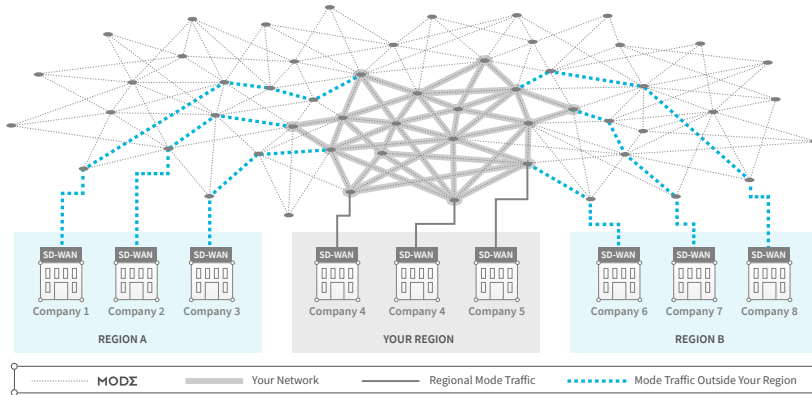

Mode Core works with your SD-WAN and last-mile internet. Packets move back and forth across the Mode Core Perfectly Controlled™ global private network as a service, reliably connecting your IP backbone and local enterprise customers to the rest of the world: the entirety of their SD-WAN enabled sites, cloud service platforms and applications, data centers, and remote users.

Cloud private networks on Mode Core are transparent end-to-end, extending the edge transparency of any SD-WAN all the way through the core of the entire network. Mode Core operates side-by-side with internet and MPLS, and provides your customers with a QoS network featuring high availability, SLA guarantees, and business-internet pricing.

Monetize Out-of-Region Enterprise Traffic on Your IP Network

The Mode HALO Perfect Network Control™ overlay seamlessly folds your IP network into the global Mode Core fabric, opening up your IP network to global business traffic.

Out-of-region enterprises become your newest customers, paying for highly reliable, QoS access to your regional IP backbone and access network, and its connected enterprise base and resources.

In addition, Mode HALO increases the reliability and performance of your core IP network for all your enterprise SD-WAN customers by Perfectly Controlling™ traffic, and dramatically increasing network utilization — all without a penny of CAPEX.